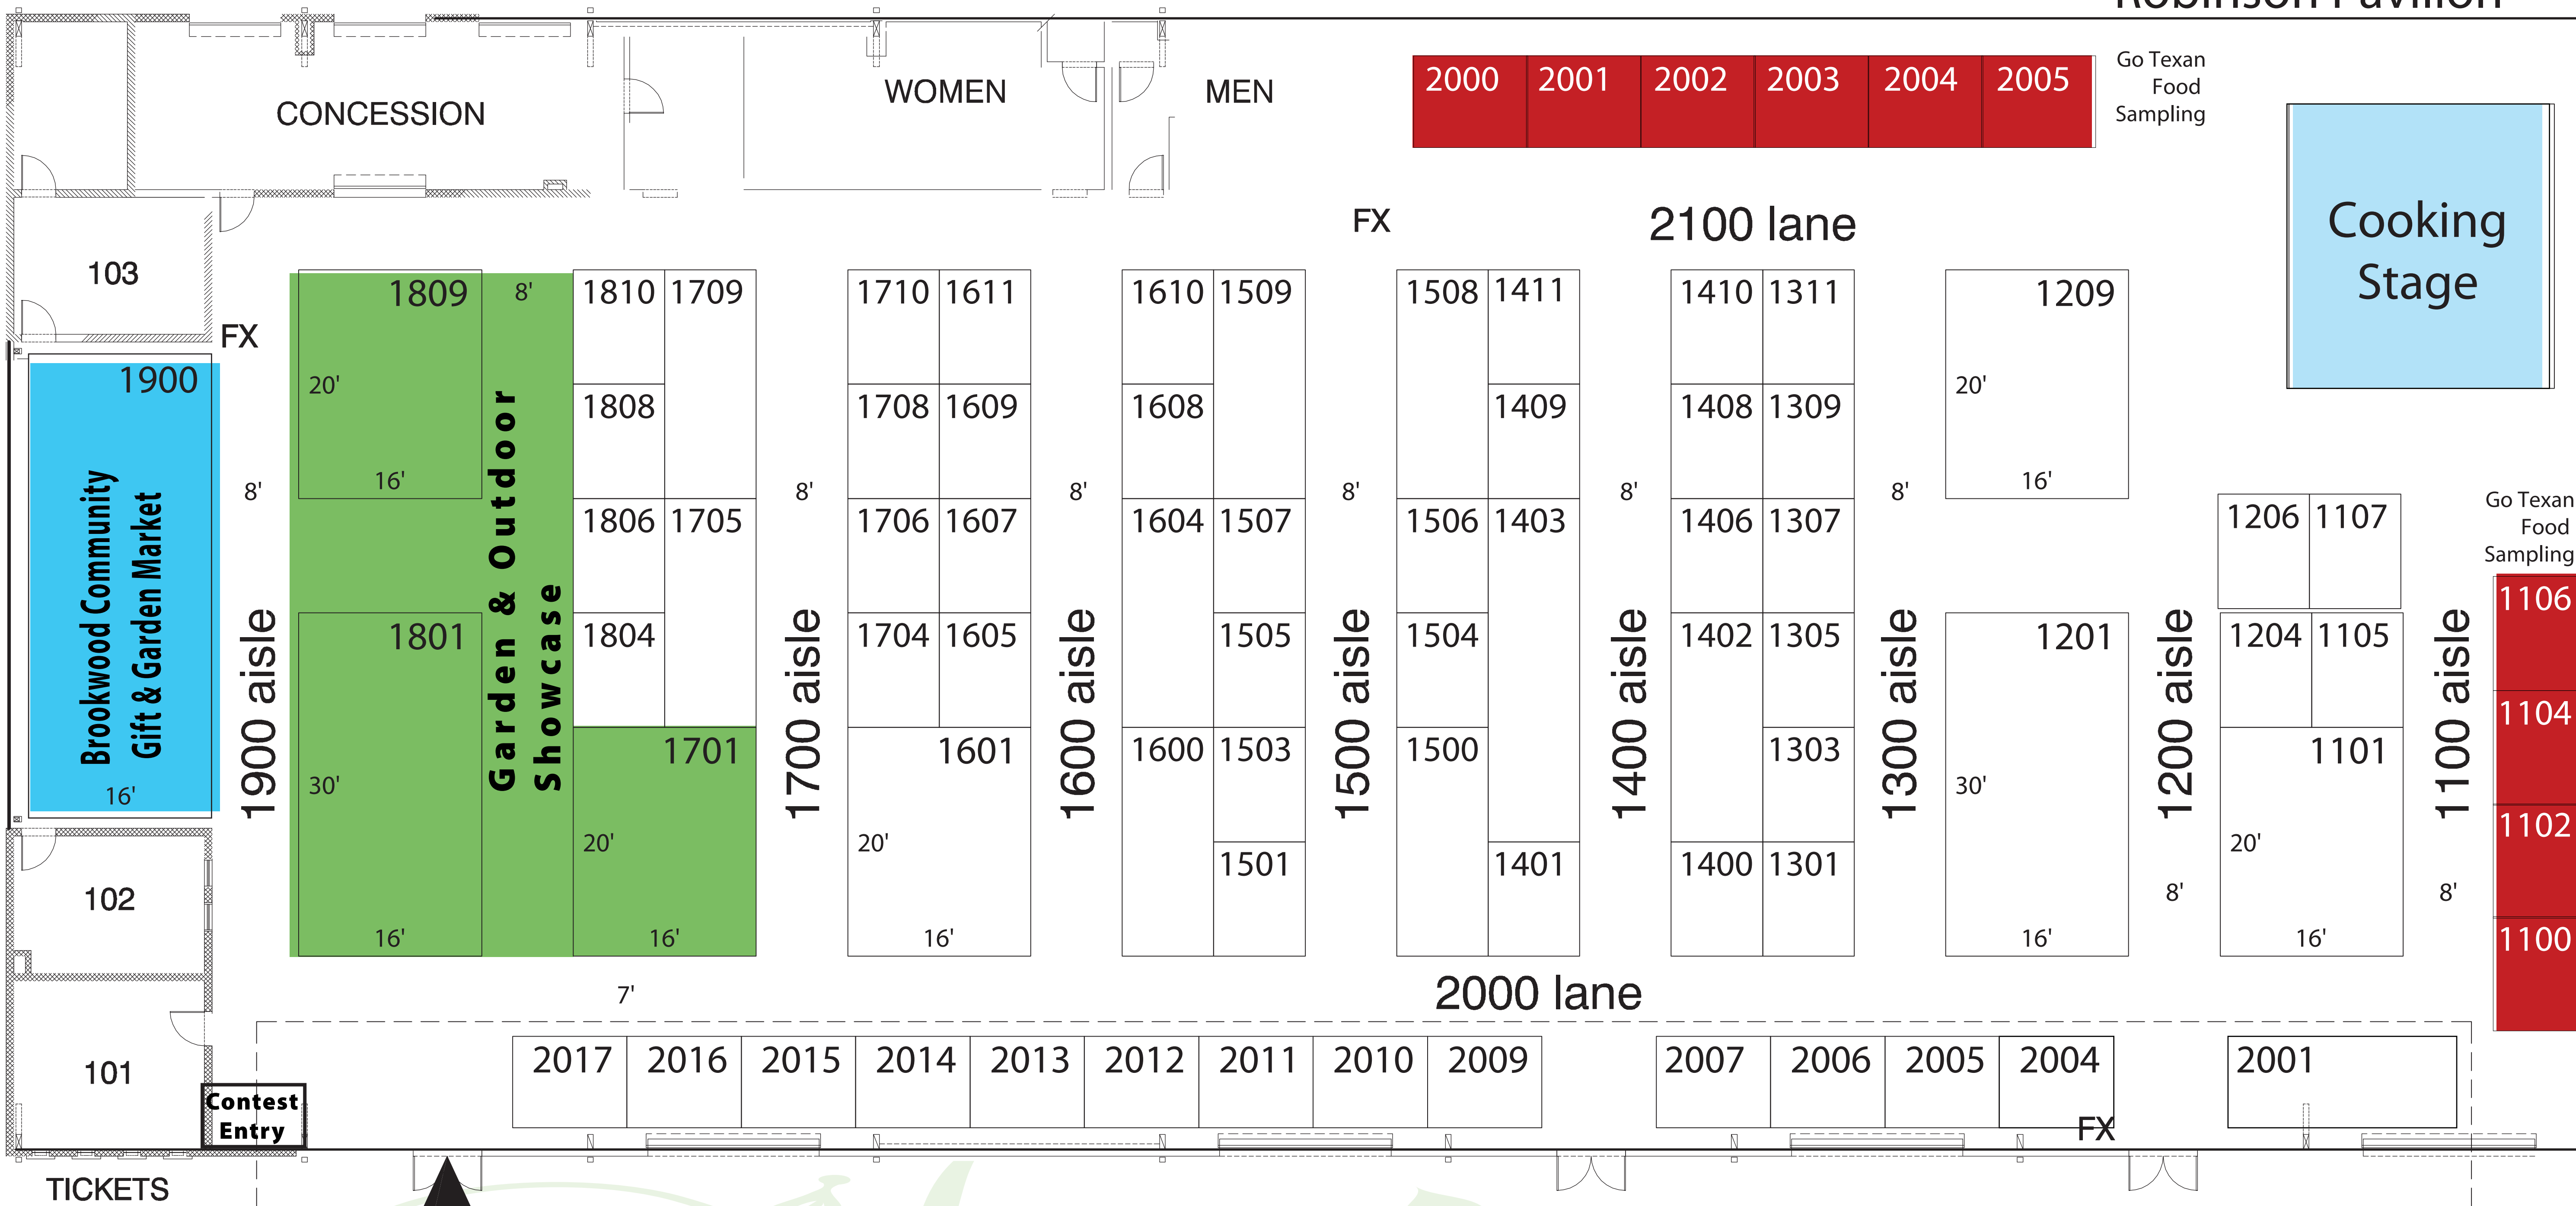

Robinson Pavilion

Entrance

2000 Lane Booths are last in and first out.
 This building is not climate controlled. RJC Productions will take the necessary steps to keep it as comfortable as possible.

Katy HOME & GARDEN Show

KATY HOME & GARDEN SHOW
 JANUARY 29-30, 2011