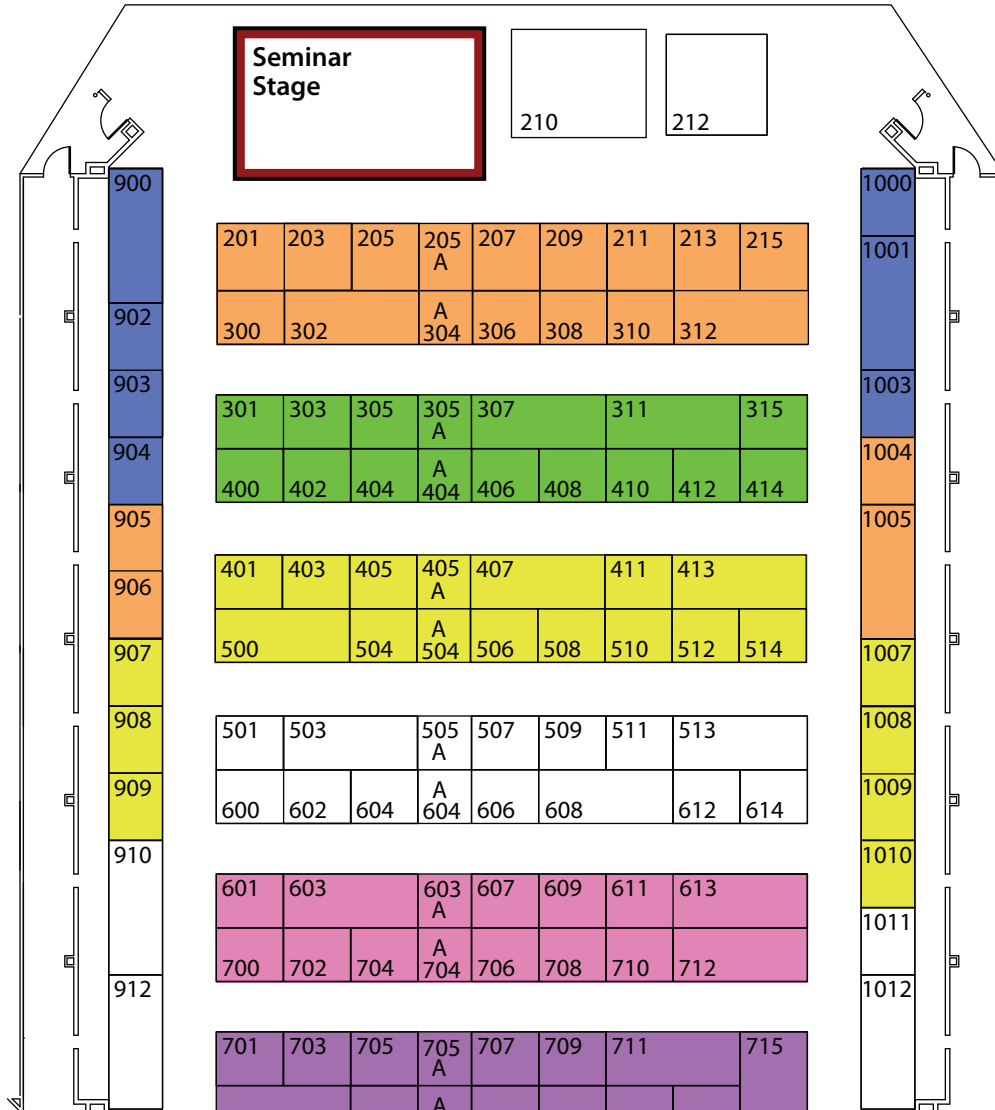

Katy HOME & GARDEN Show

January 28-29
Merrell Center
Katy, Texas

Thursday - 9:30am January 26	
Thursday - 10:00am January 26	
Thursday - 11:00am January 26	
Thursday - 12:00pm January 26	
Thursday - 1:00pm January 26	
Thursday - 2:00pm January 26	
Friday - 10:00am January 27	
Friday - NOON January 27	