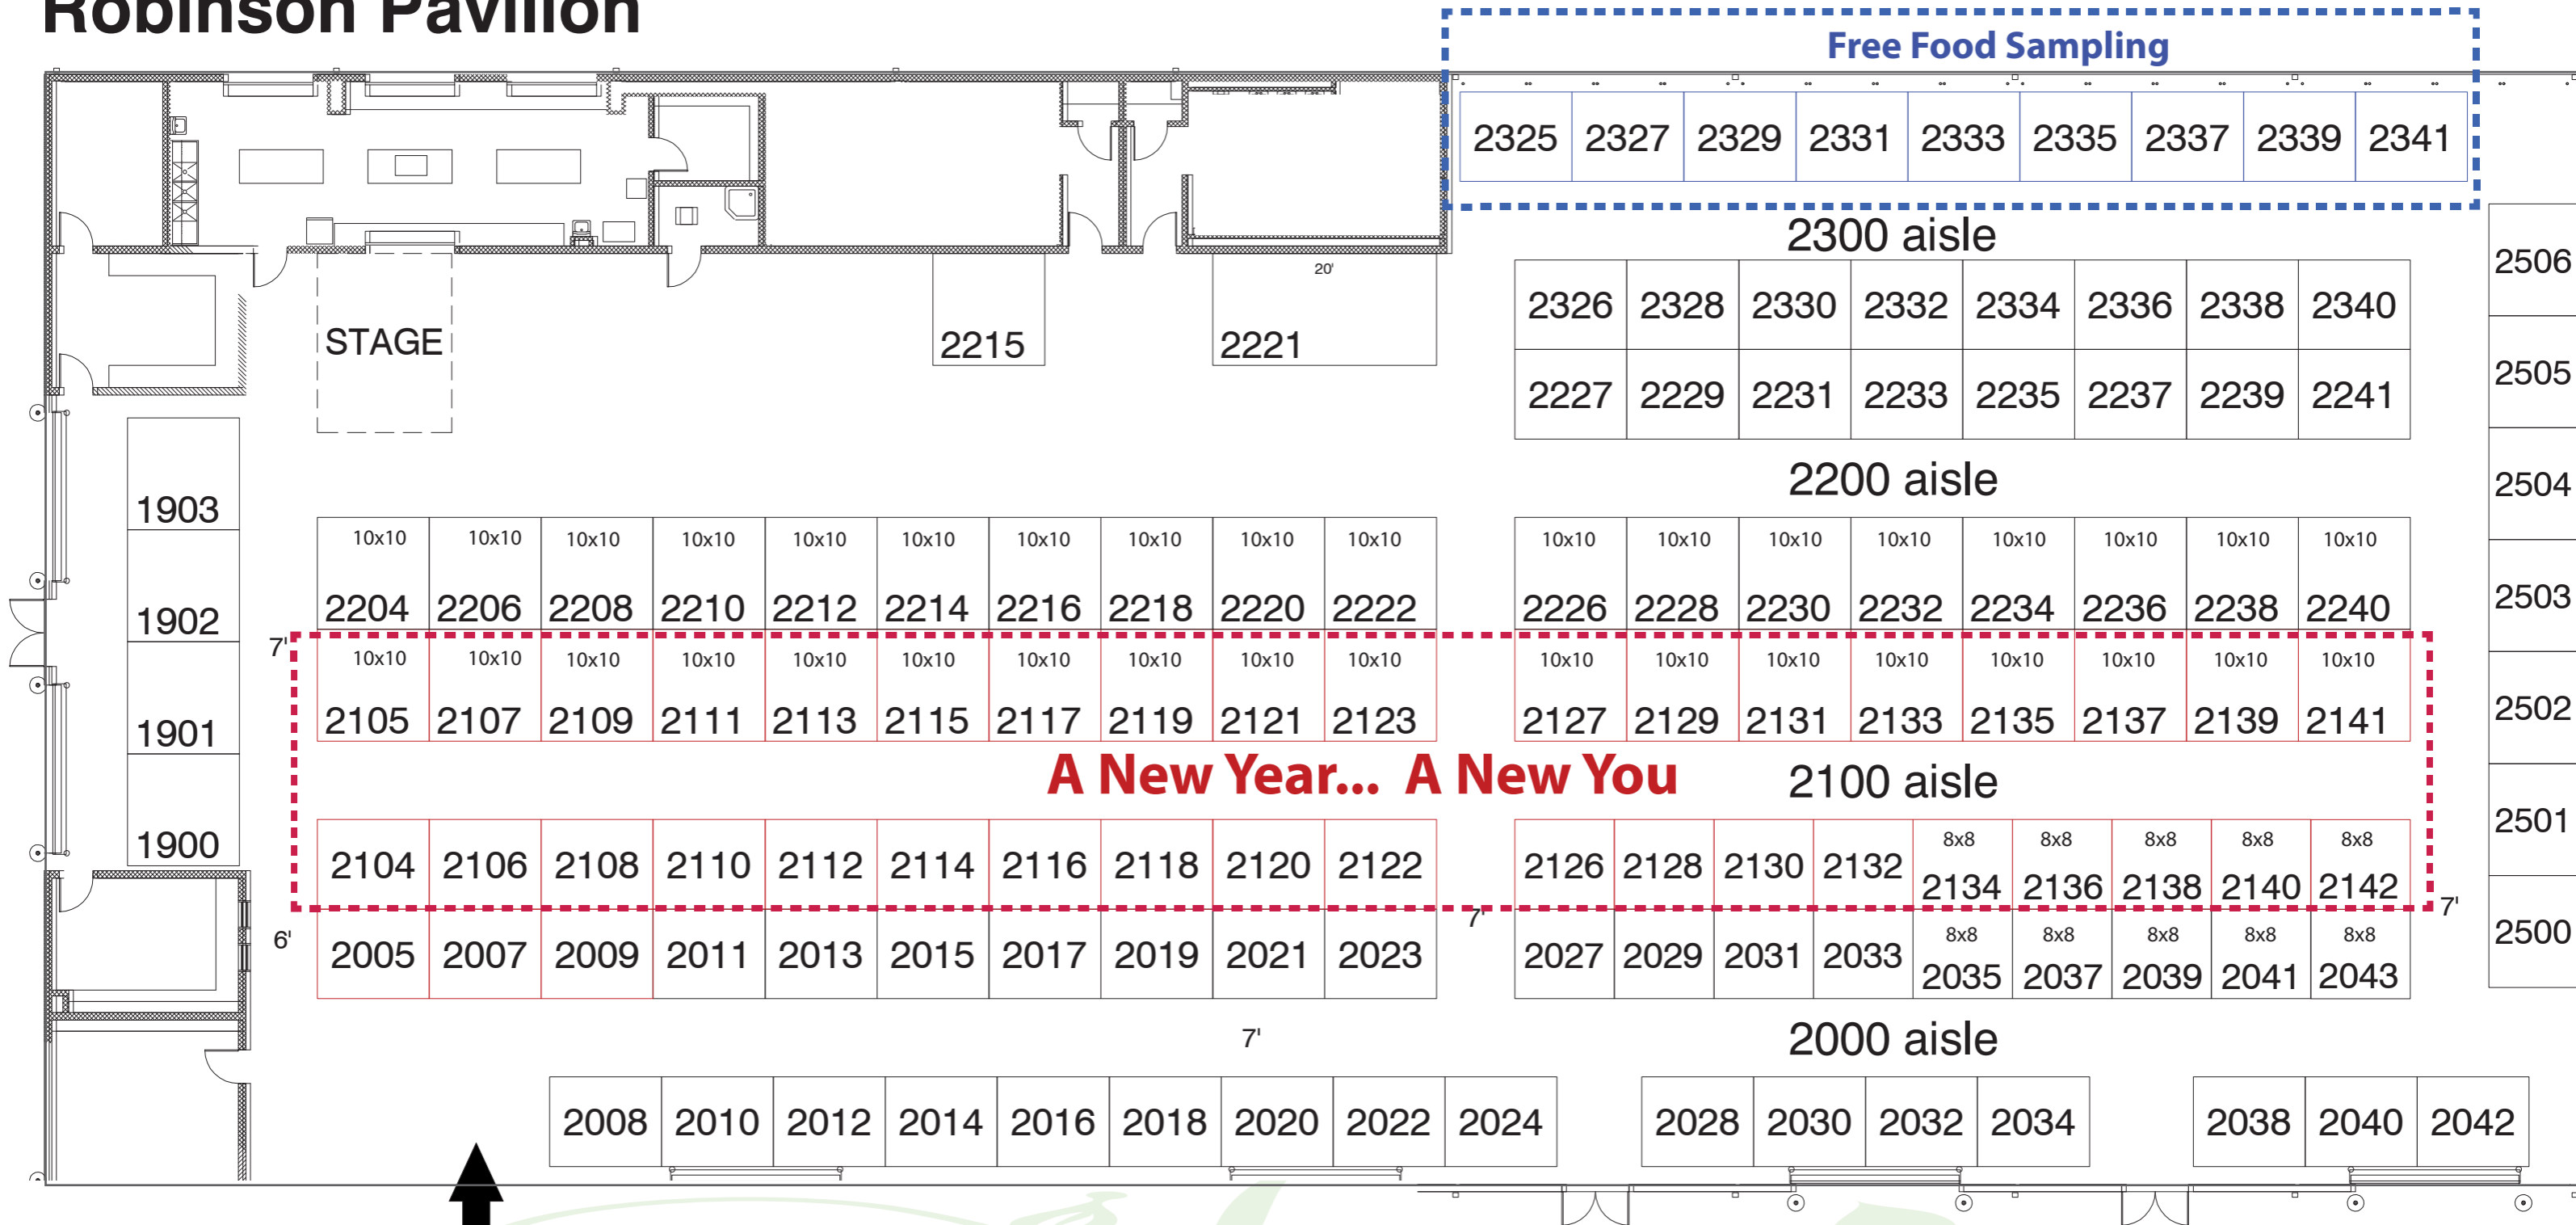

Robinson Pavilion

7'

6'

A New Year... A New You

Entrance

2000 Lane Booths are last in and first out.
This building is not climate controlled. RJC Productions will take the necessary steps to keep it as comfortable as possible.